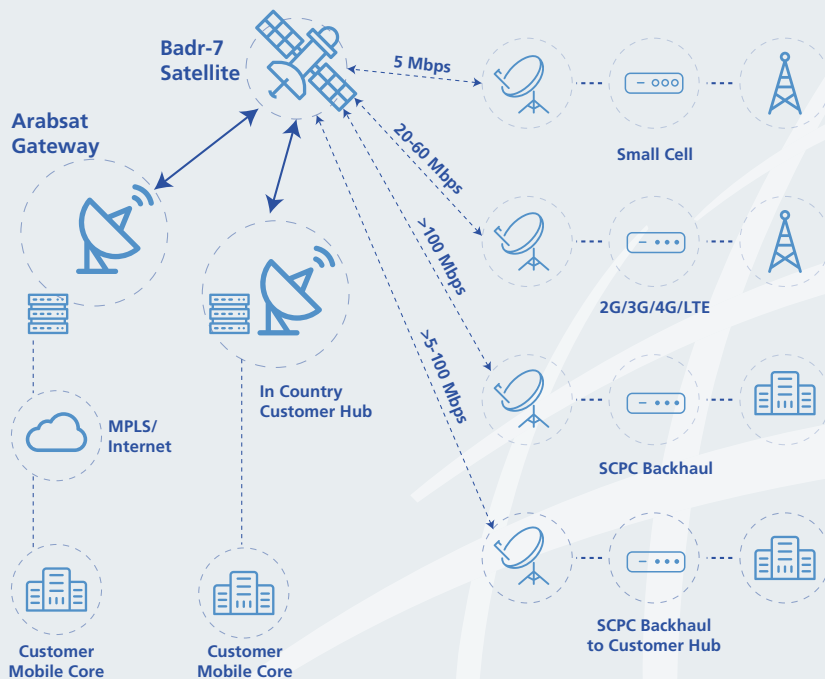

Bi-Directional AMS: Backhauling

Customer Benefits

- Versatile: Low 2G to High 4G LTE Throughputs (with path to 5G),
- Adaptive: Voice symmetrical to data overbooking,
- Scalable: A few sites to 1000s small cells sites,
- High Efficiency: Highest satellite and beam throughput,
- Cost Effective: Optimized capacity usage & cost effective terminals,
- Rapid deployment of Cellular where satellite is the only cost effective solution,
- Flexible network design via fully integrated, pre-engineered, or custom-designed,
- Ability to quickly reconfigure links as demand shifts and/or grows.

Details

- QoS optimized through low latency/low jitter as required for cellular backhauling links,
- Supports all cellular features, regardless of protocol, including Prepaid, Voicemail, Roaming, E-mail, Internet Access,
- Supports all data rates from 64 kbps to >100Mbps.

Cellular Backhaul Solutions

- Cellular backhaul Solutions enable customers to grow their cellular network further, faster, reaching more customers and locations,
- Fast, flexible solutions for even the most complex cellular infrastructure.

الخدمات المُدارة ثنائية الاتجاه: خدمات الربط الفضائي

فوائد العملي

- متعدد الاستعمال: متطابق مع كل أجيال شبكات الخليوي 5G, 4G, 3G, 2G
- متكيفة: البيانات الصوتية إلى الحجز الفاضل للبيانات
- قابلة للتطوير: من بضعة مواقع إلى آلاف المواقع الخليوية الصغيرة
- ذات كفاءة عالية: أعلى معدل إنتاجية ساتلية
- ناجعة اقتصادياً: توظيف مثالي للقدر الساتلية ومحطات فعالة من حيث التكلفة
- نشر سريع للربط الخليوي حيث يكون الربط الفضائي هو الحل الوحيد الفعال من حيث التكلفة
- تصميم مرن للشبكة مقابل تصميم متكامل كلياً أو مصمم مسبقاً أو مصمم خصيصاً
- القدرة على إعادة تهيئة الربط وفقاً لتغيرات الطلب و/أو نمو.

التفاصيل

- جودة خدمة محسنة عبر ضمان وقت إرسال متدن/تراجع عدم استقرار الإرسال كما هو مطلوب في الربط الخليوي
- تدعم جميع الميزات الخليوية بغض النظر عن البروتوكول، بما في ذلك الدفع المسبق، البريد الصوتي، التجوال، البريد الإلكتروني، الوصول إلى الإنترنت
- تدعم جميع معدلات البيانات من ٦٤ كيلو بت في الثانية إلى أكثر من ١٠٠ ميغا بت في الثانية.

حلول الربط الخليوية

- تمكن حلول الربط الخليوية العملاء من تطوير شبكتهم الخليوية على نطاق أكبر وأسرع للوصول إلى المزيد من العملاء والمواقع
- حلول سريعة ومرنة للبنية التحتية الخليوية الأكثر تعقيداً.