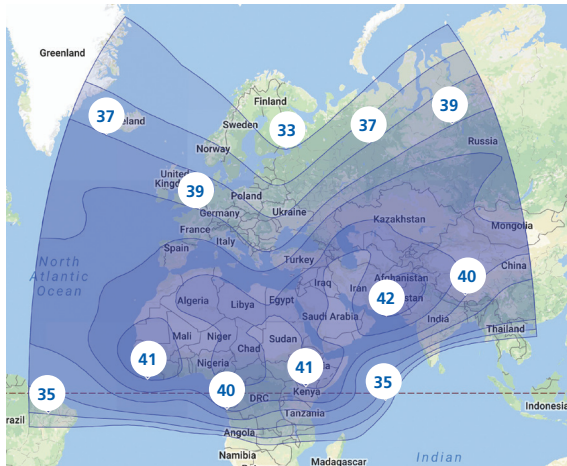

Arabsat C Band Services

C-Band services on the Appendix 30B C-Band ensures the availability and resiliency of C-band without the possible interference from terrestrial technologies utilizing adjacent frequencies.

The managed services are provided from our partner's teleport in Germany that is certified for excellence and a local team presence in the entire coverage region.

C – BAND APX- ARABSAT 5A@ 30.5°E (EMEA & C.Asia) Beam Downlink.

ARABSAT 5A - EIRP FOOTPRINT